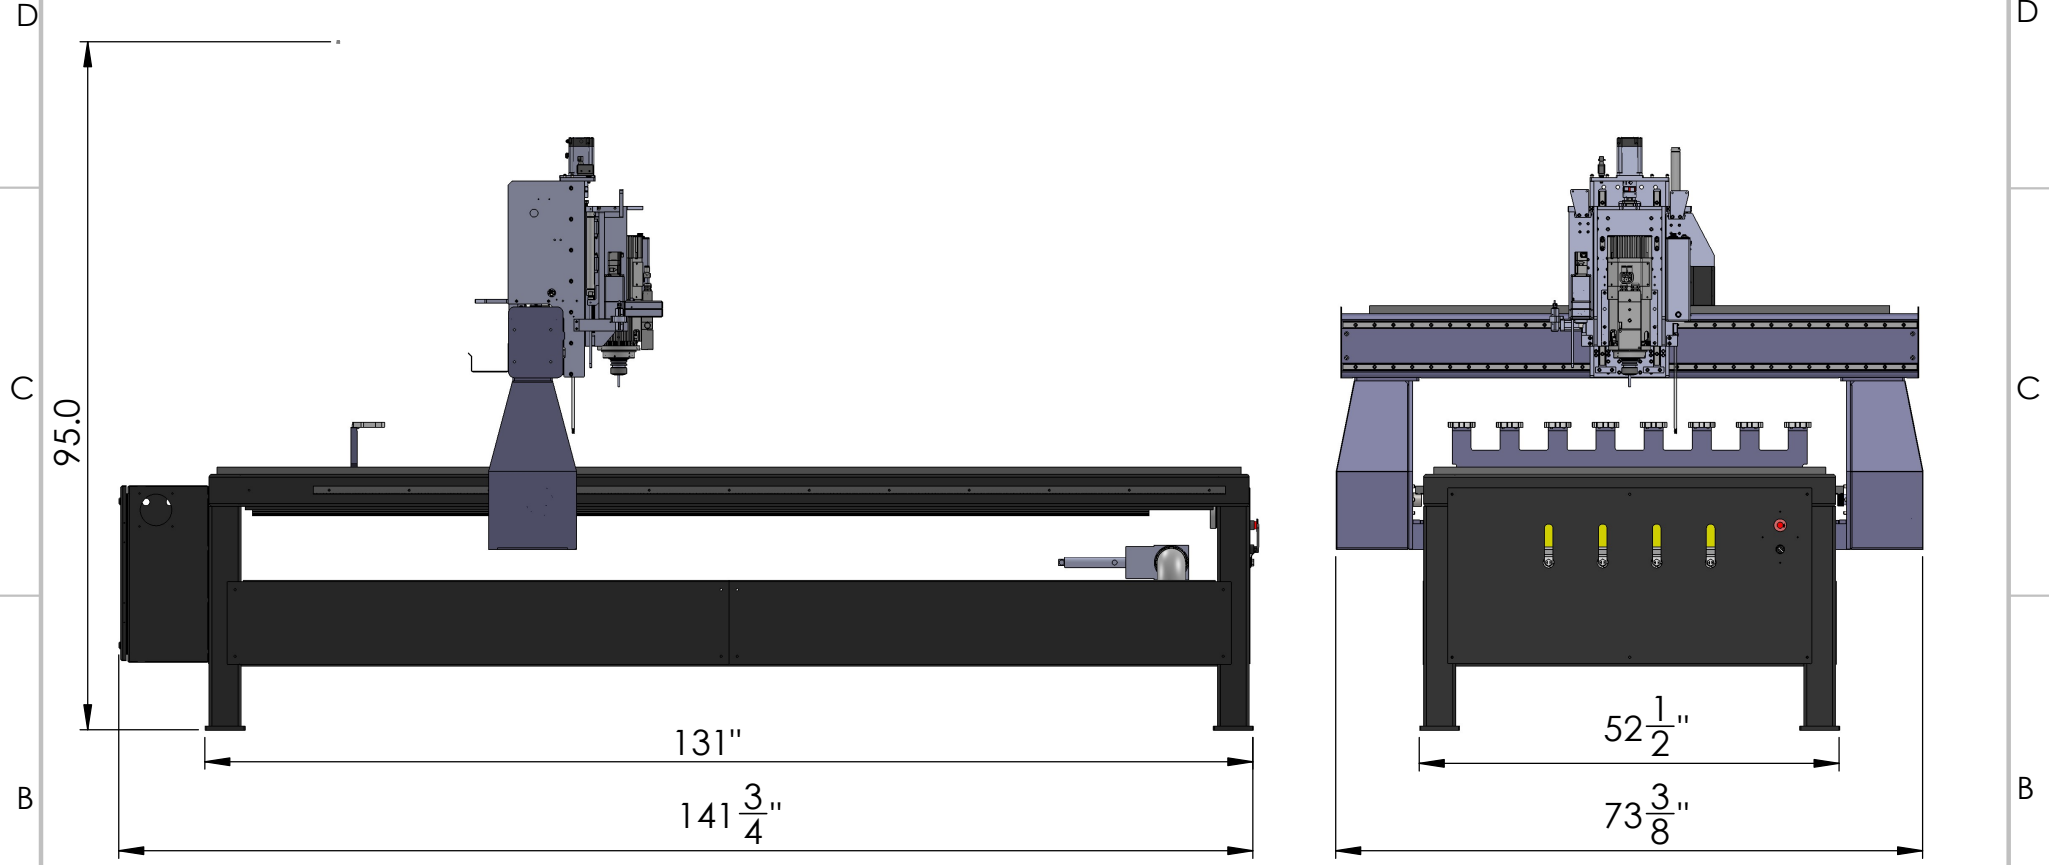

# SIGNPRO 4x8

SKU NUMBER:

**CAMaster**

PART NAME:

SignPro

REV:  
1/18/2022

CONFIGURATION:  
DWG 48 Auxiliary

SCALE: 1:24