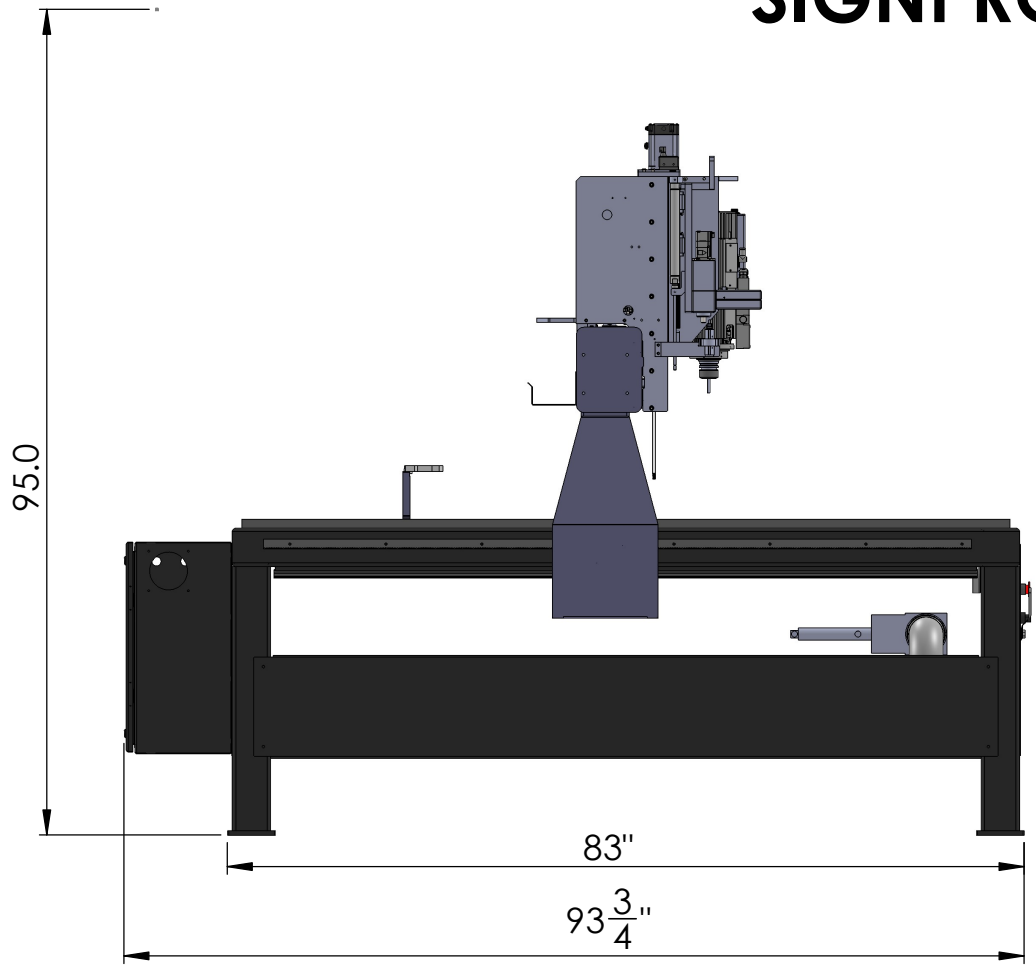

SIGNPRO 4x4

D
C
B
A

D
C
B
A

SKU NUMBER:

CAMaster

PART NAME:

SignPro

REV:

1/18/2022

CONFIGURATION:

DWG 44 Auxiliary

SCALE: 1:20

SHEET 1 OF 3

4

3

2