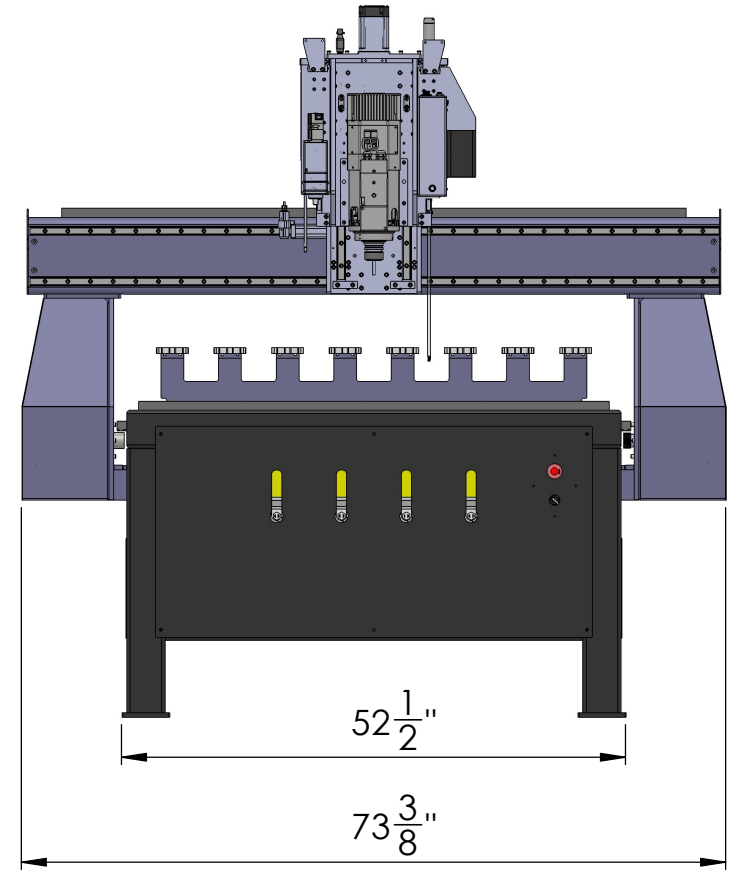

SIGNPRO 4x4

D
C
B
A

D
C
B
A

SKU NUMBER:

CAMaster

PART NAME:

SignPro

REV:

1/18/2022

CONFIGURATION:

DWG 44 Auxiliary

SCALE: 1:20

SHEET 1 OF 3

4

3

2