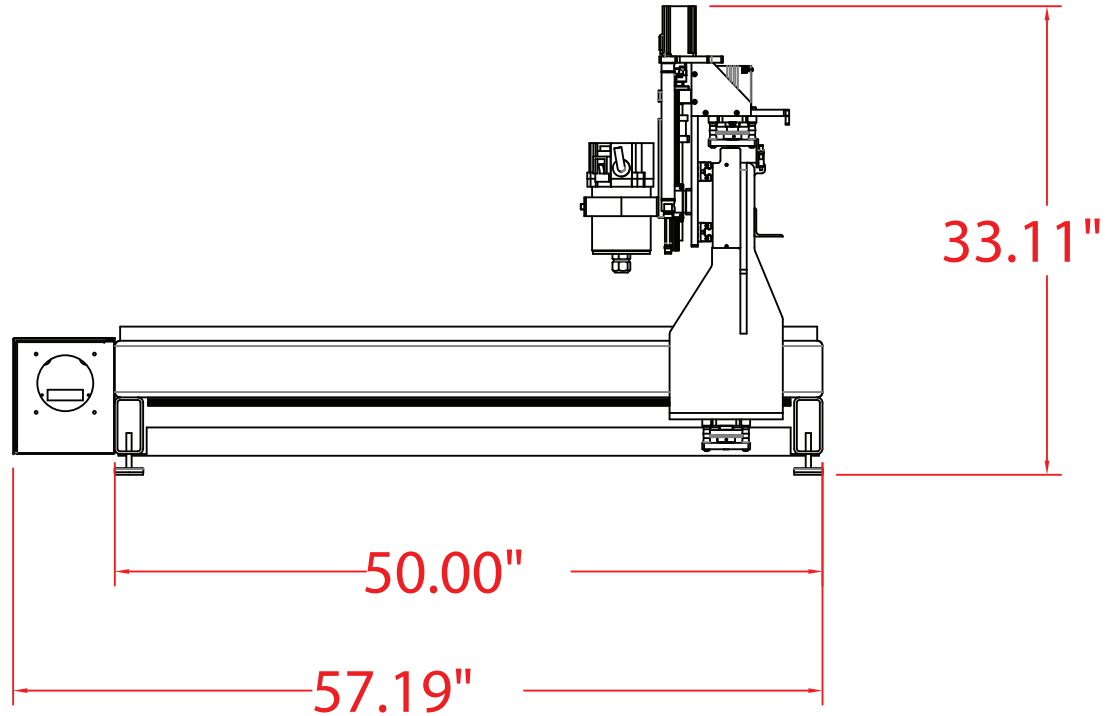

STINGER I SR-23 Dimensions

CAMaster