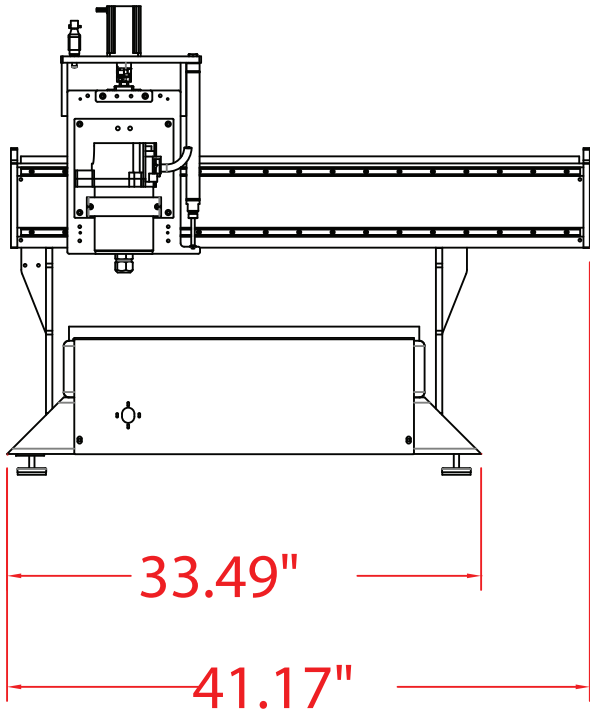

STINGER I SR-23 Dimensions

CAMaster