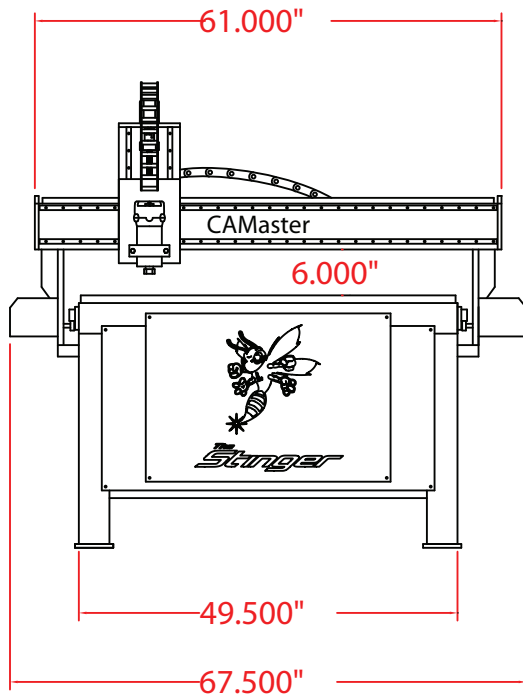

# STINGER SR-48 Dimensions

*CAMaster*