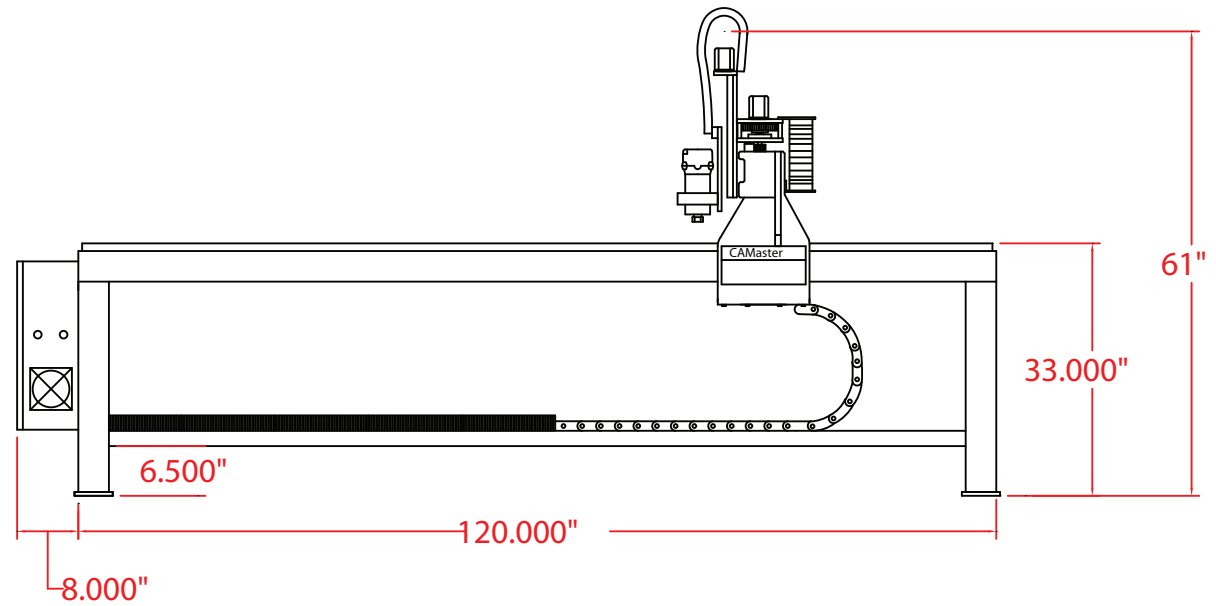

# STINGER SR-48 Dimensions

*CAMaster*