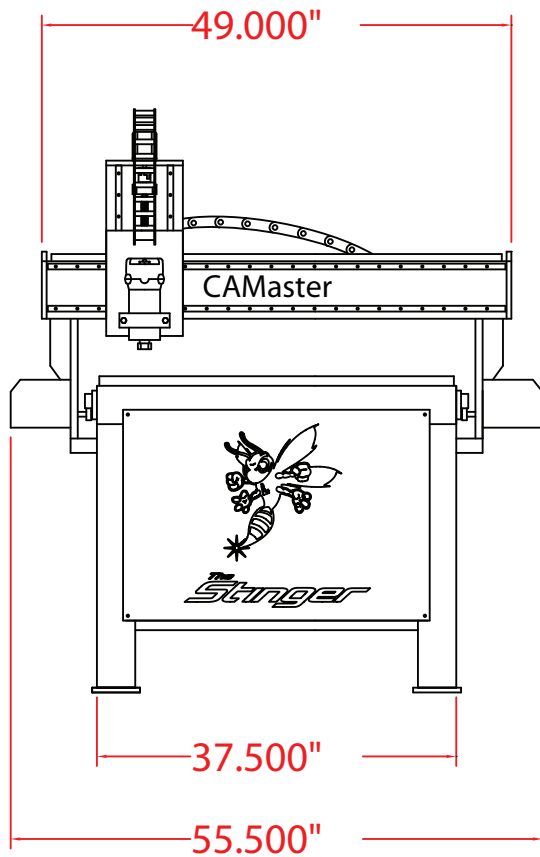

# STINGER SR-34 Dimensions

*CAMaster*