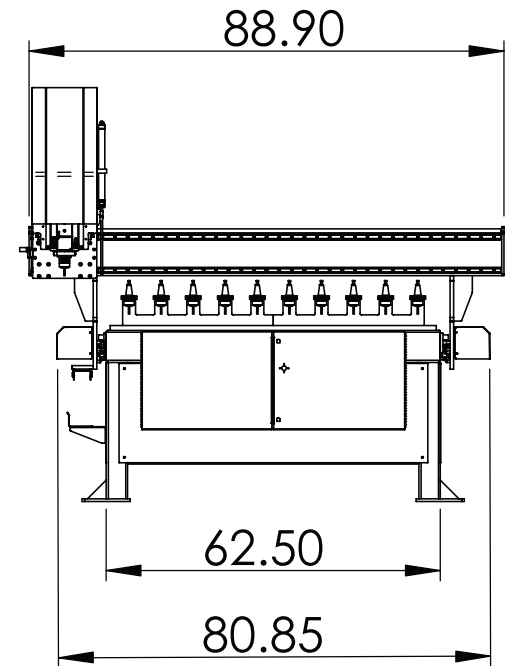

Cobra CR-408 Dimensions

CAMaster