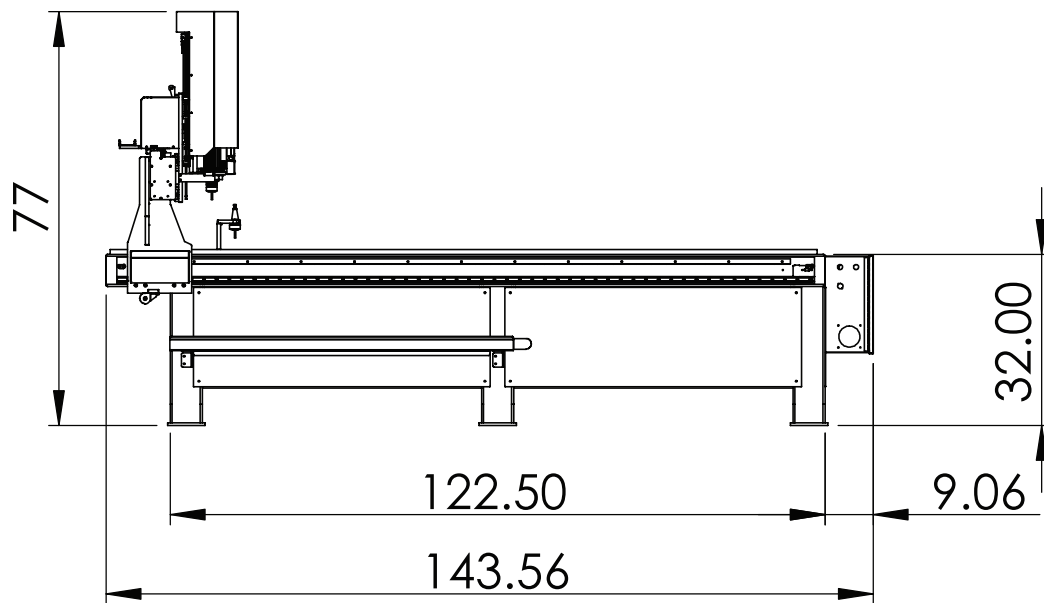

Cobra CR-408 Dimensions

CAMaster